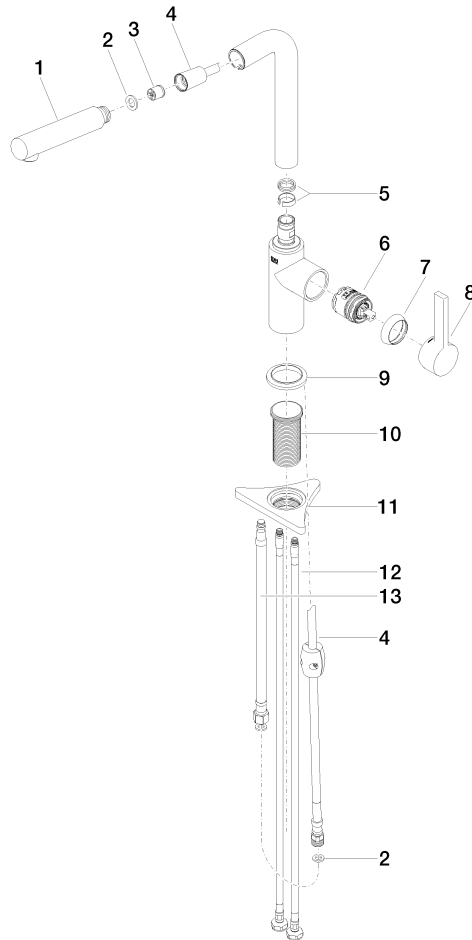

## DORNBRACHT PIUR Single-lever mixer Pull-out - Chrome

---

33 950 210

- 204mm projection
- pivotable spout 360°
- air-enriched flow
- max. flow 8 l/min at 3 bar flow pressure
- fabric braided hose 1500 mm

Intrinsic protection against back flow.

	Chrome	33 950 210-00
	Soft Black	33 950 210-69
	Brushed Nickel	33 950 210-70

**DORNBRAUCHT PIUR Single-lever mixer Pull-out - Chrome**

33 950 210

**Flow rate chart**

**Certificates**

Belgaqua\_23-012- ACS\_23 ACC NY AbP\_10138.  
27\_3. 306.

**DORNBACHT PIUR Single-lever mixer Pull-out - Chrome**

33 950 210

Parts for other finishes can be found here: [Soft Black](#)

**Spare parts list**

No.	Item Number	Name	Quantity used	Delivery time
1	90 12 11 180 00-00	shower	1	2
2	90 14 05 081 00 90	seal	1	2
3	90 23 01 051 00 90	flow reducer	1	2
4	90 30 02 101 00 90	hose	1	2
5	90 14 15 060 00 90	gasket kit	1	2
6	90 15 05 060 00 90	cartridge	1	2
7	90 28 30 011 00-00	cover	1	2
8	90 20 21 001 00-00	handle	1	2
9	90 27 21 001 00-00	rosette	1	2
10	90 30 01 200 00 90	shaft	1	2
11	90 23 10 003 00 90	fixing set	1	2
12	04 30 04 101 00 90	hose	2	2
13	90 30 04 110 00 90	hose	1	2