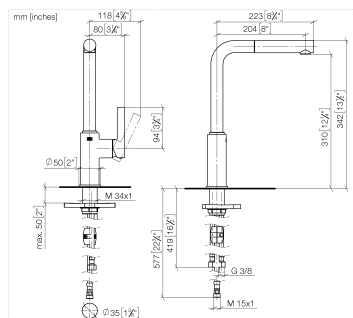

## DORNBRACHT PIUR Single-lever mixer Pull-out - Chrome

---

33 950 210

- 204mm projection
- pivotable spout 360°
- air-enriched flow
- max. flow 8 l/min at 3 bar flow pressure
- fabric braided hose 1500 mm

Intrinsic protection against back flow.

	Chrome	33 950 210-00
	Soft Black	33 950 210-69
	Brushed Nickel	33 950 210-70

**DORNBRAUCHT PIUR Single-lever mixer Pull-out - Chrome**

33 950 210

**Flow rate chart**

**Certificates**

Belgaqua\_23-012- ACS\_23 ACC NY AbP\_10138.  
27\_3. 306.

**DORNBACHT PIUR Single-lever mixer Pull-out - Chrome**

33 950 210

Parts for other finishes can be found here: [Soft Black](#)

**Spare parts list**

No.	Item Number	Name	Quantity used	Delivery time
1	90 12 11 180 00-00	shower	1	2
2	90 14 05 081 00 90	seal	1	2
3	90 23 01 051 00 90	flow reducer	1	2
4	90 30 02 101 00 90	hose	1	2
5	90 14 15 060 00 90	gasket kit	1	2
6	90 15 05 060 00 90	cartridge	1	2
7	90 28 30 011 00-00	cover	1	2
8	90 20 21 001 00-00	handle	1	2
9	90 27 21 001 00-00	rosette	1	2
10	90 30 01 200 00 90	shaft	1	2
11	90 23 10 003 00 90	fixing set	1	2
12	04 30 04 101 00 90	hose	2	2
13	90 30 04 110 00 90	hose	1	2