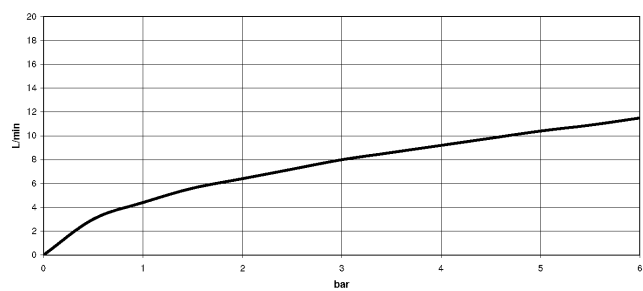

## DORNBRACHT PIUR Single-lever mixer Pull-out - Chrome

---

33 950 210

- 204mm projection
- pivotable spout 360°
- air-enriched flow
- max. flow 8 l/min at 3 bar flow pressure
- fabric braided hose 1500 mm

Intrinsic protection against back flow.

	Chrome	33 950 210-00
	Soft Black	33 950 210-69
	Brushed Nickel	33 950 210-70

**DORNBRAUCHT PIUR Single-lever mixer Pull-out - Chrome**

33 950 210

**Flow rate chart**